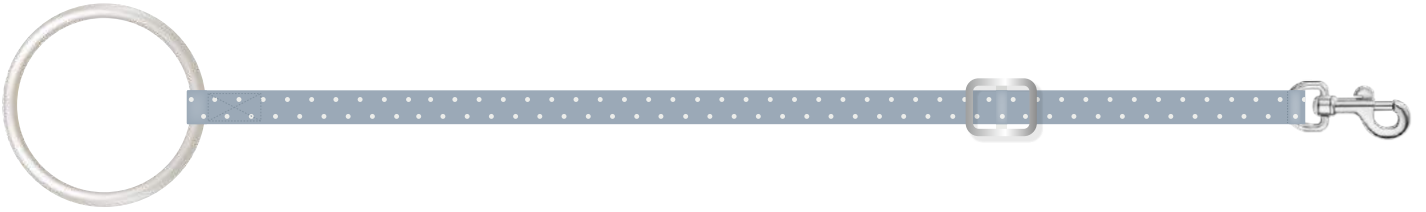

PREMIUM LEATHER DOG LEASH
NO.157

CHOICE OF COLOR: