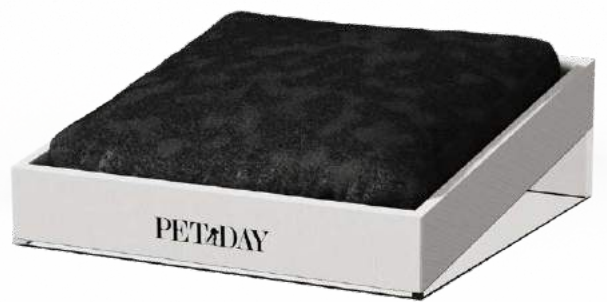

WOODEN PET FEEDING BOWL
NO.012

- Safe, non -toxic, no odor
- High toughness is not easy to break

PET&DAY

WOODEN TENT
CAT BED
NO.013

WOODEN TENT
CAT BED
NO.014

WOODEN TENT
CAT BED

NO.015

- Easy to clean and store
- Easy to assemble
- Strong interaction

CAT CLAW BOARD
NO.016

CAT CLAW BOARD
NO.018

CAT CLAW BOARD
NO.017

WOODEN PET BED
NO.019

WOODEN PET BED
NO.020

WOODEN PET BED
NO.021

WOOD PET
FEEDING BOWL

NO.022