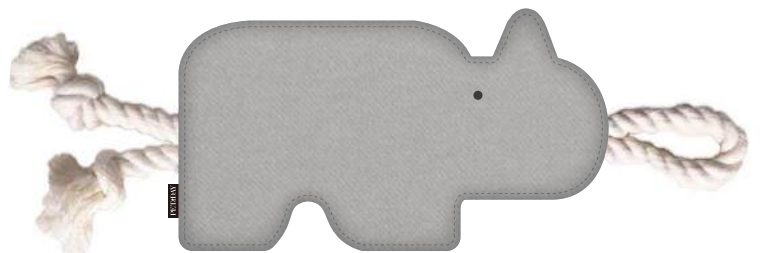

DOG CHEW TOY
NO.119

ROPE DOG TOY
NO.122

DOG CHEW TOY
NO.120

ROPE DOG TOY
NO.123