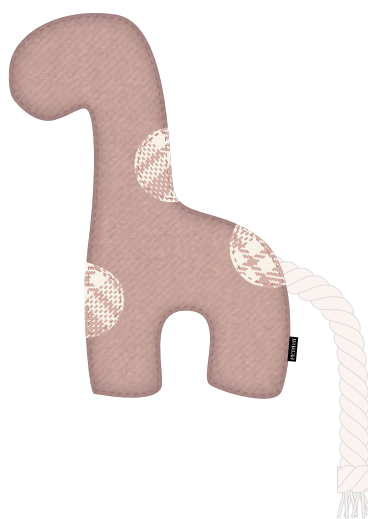

GEOMETRIC DOG TOY
NO.125

GEOMETRIC DOG TOY
NO.126

GEOMETRIC DOG TOY
NO.127

AS A PERFECT PULL TOY, THE RICH CARTOON IMAGE MEETS THE DOG'S NATURAL HUNTING INSTINCTS, AND DIFFERENT GAMEPLAY CAN ALSO PROMOTE THE DOG'S INTERACTION WITH YOUR INTERACTION. LET THEM BUSY AND CURIOUS, ENJOY LONGER GAME TIME.