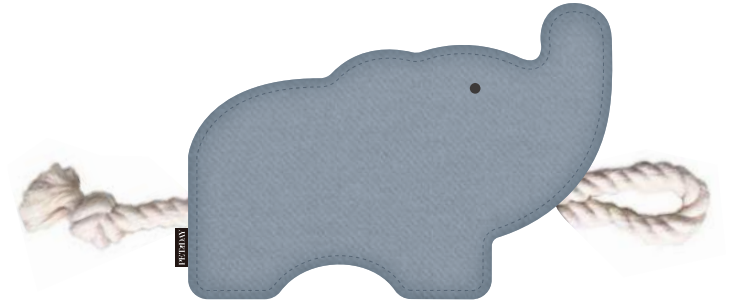

ROPE DOG TOY
NO.123